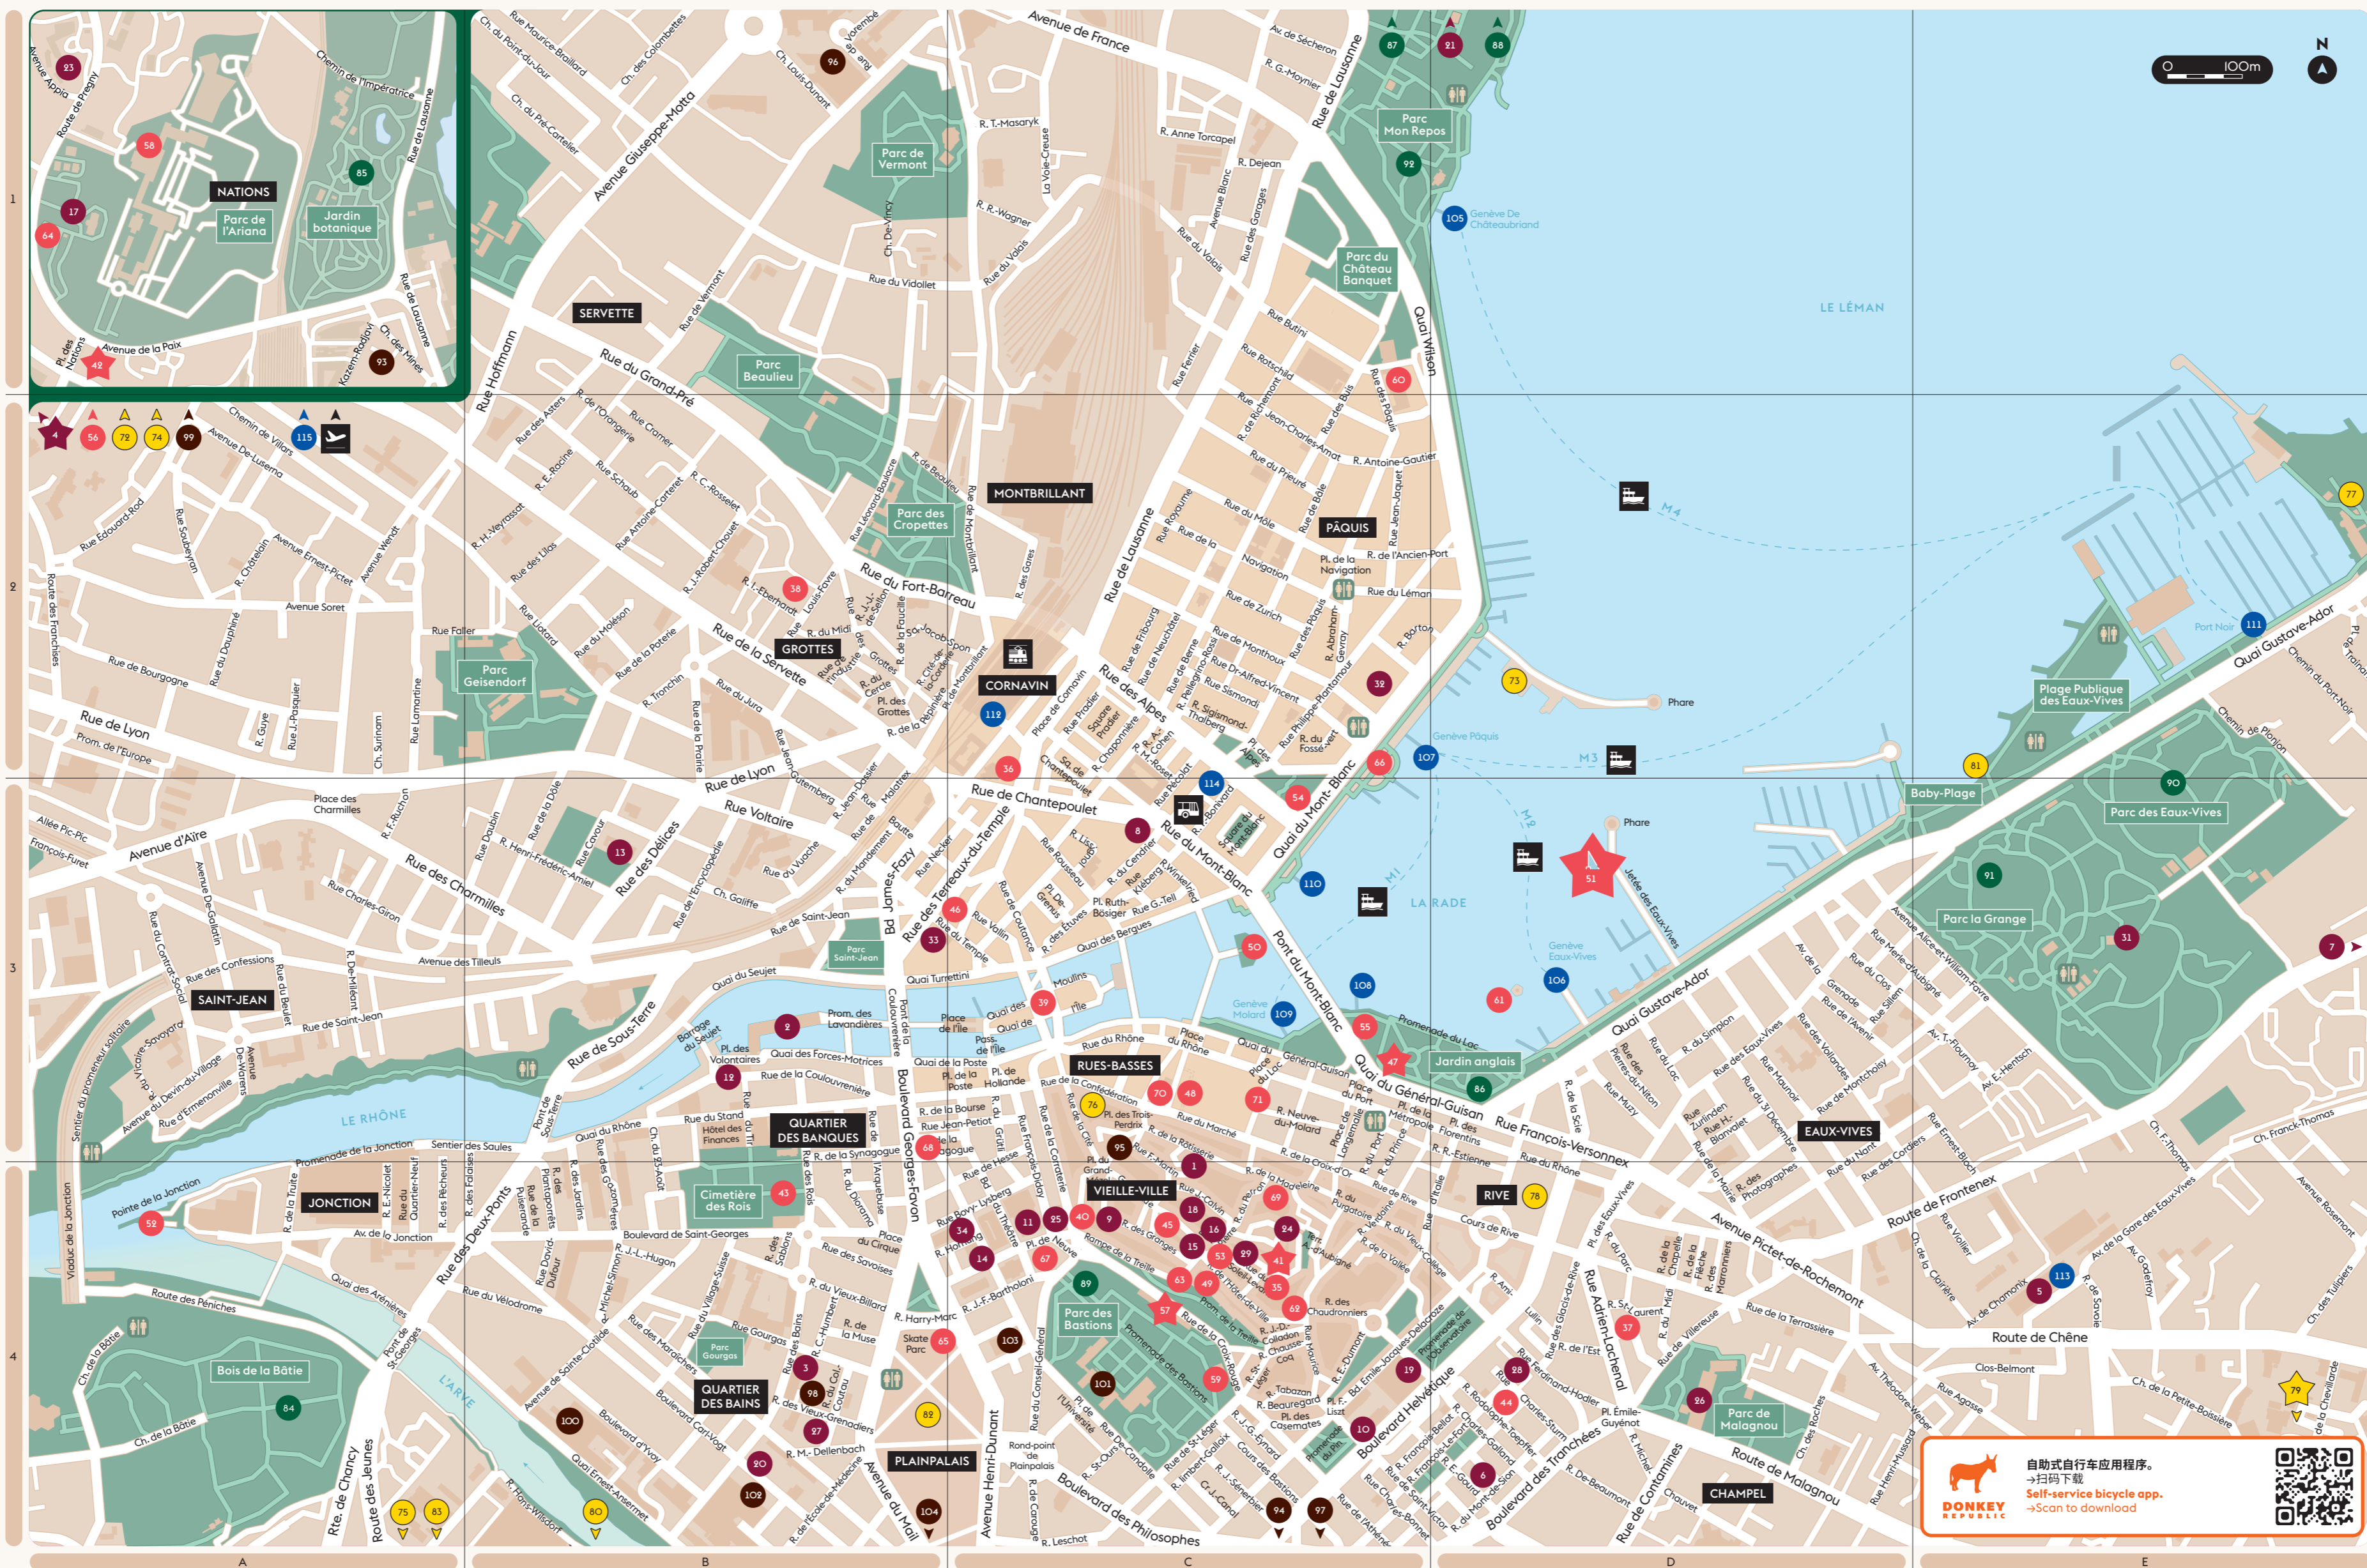

# 重要景点 POINTS OF INTEREST

### 休闲 Leisure

72 阿瑞娜活动场	Arena	A2
73 帕奇浴场公共休闲区	Bains des Pâquis	D2
74 巴莱克斯购物中心	Balexert Shopping Centre	A2
75 拉普海购物中心	La Praille Shopping Centre	A4
76 联邦购物中心	Confédération Centre	C3
77 日内瓦沙滩	Genève-Plage (Beach)	E2
78 Rive本地食材美食厅	Halle de Rive	D4
79 萨雷布山和缆车	Mont Salève and cable car	E4
80 维内滑冰场	Vernets Ice Rink	B4
81 奥维伍沙滩和婴幼儿沙滩	Eaux-Vives Beach and Baby Beach	E2
82 普兰帕莱活动广场	Plaine de Plainpalais	B4
83 日内瓦体育场	Geneva Stadium	A4

#### Getting around

- On foot, quite simply
- By bike: Bike hire: → geneveoule.com; Self-service bikes with the app → Donkey Republic
- By public transport: Timetables and routes → tpg.ch
- By Mouette shuttle boat: Timetables and routes → mouettesgenevoises.ch
- By train: Timetables and routes → sbb.ch